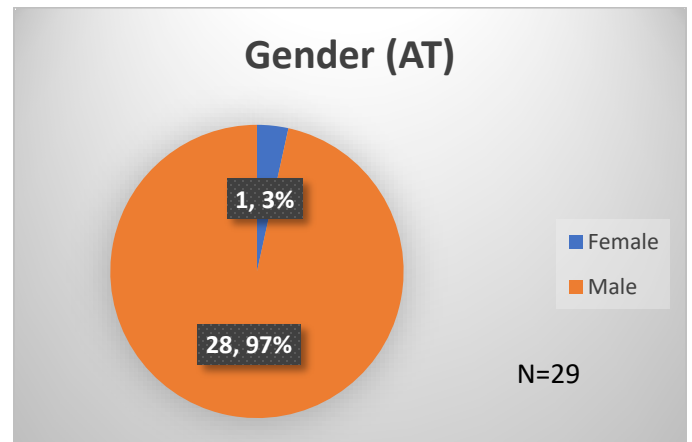

Daily Data Dashboard – April 8, 2024

Demographics for JTDC Population

Monday Morning Midnight Count

Total # of probation Involved youth¹: 1,316

¹ Probation Active: Any youth who is pending sentencing with an active social history, has been formally placed on probation or supervision with Cook County Juvenile Probation on the date of the report.

*Age, Gender and Race for Criminal Court population (N=2) is not represented in this report.

Daily Data Dashboard – April 8, 2024
Demographics for JTDC Population
Monday Morning Midnight Count