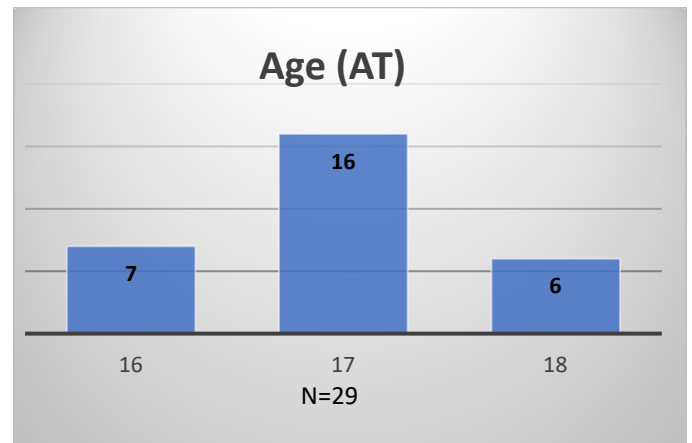

Daily Data Dashboard – April 8, 2024

Demographics for JTDC Population

Monday Morning Midnight Count

Total # of probation Involved youth¹: 1,316

¹ Probation Active: Any youth who is pending sentencing with an active social history, has been formally placed on probation or supervision with Cook County Juvenile Probation on the date of the report.

*Age, Gender and Race for Criminal Court population (N=2) is not represented in this report.

Daily Data Dashboard – April 8, 2024
Demographics for JTDC Population
Monday Morning Midnight Count