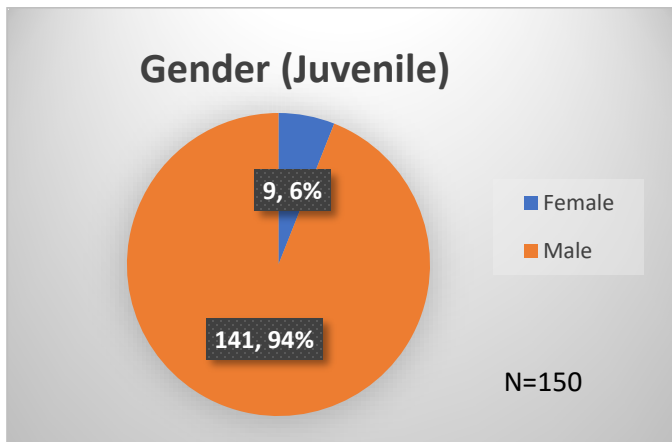

Daily Data Dashboard – April 8, 2024

Demographics for JTDC Population

Monday Morning Midnight Count

Total # of probation Involved youth¹: 1,316

¹ Probation Active: Any youth who is pending sentencing with an active social history, has been formally placed on probation or supervision with Cook County Juvenile Probation on the date of the report.

*Age, Gender and Race for Criminal Court population (N=2) is not represented in this report.

Daily Data Dashboard – April 8, 2024
Demographics for JTDC Population
Monday Morning Midnight Count