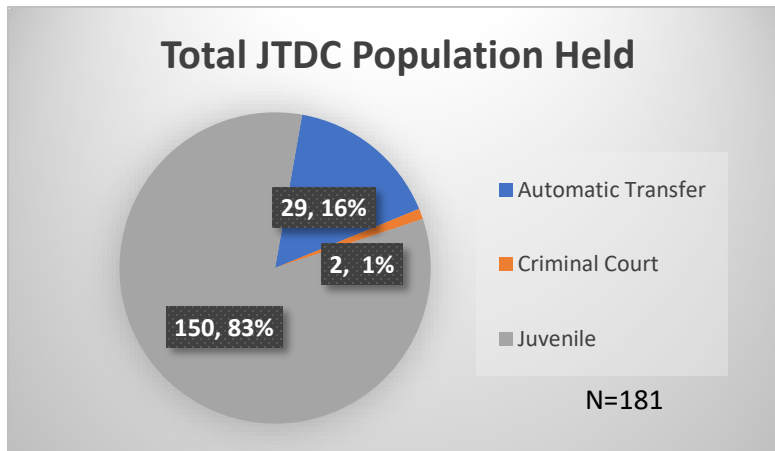

Daily Data Dashboard – April 8, 2024

Demographics for JTDC Population

Monday Morning Midnight Count

Total # of probation Involved youth¹: 1,316

¹ Probation Active: Any youth who is pending sentencing with an active social history, has been formally placed on probation or supervision with Cook County Juvenile Probation on the date of the report.

*Age, Gender and Race for Criminal Court population (N=2) is not represented in this report.

Daily Data Dashboard – April 8, 2024
Demographics for JTDC Population
Monday Morning Midnight Count