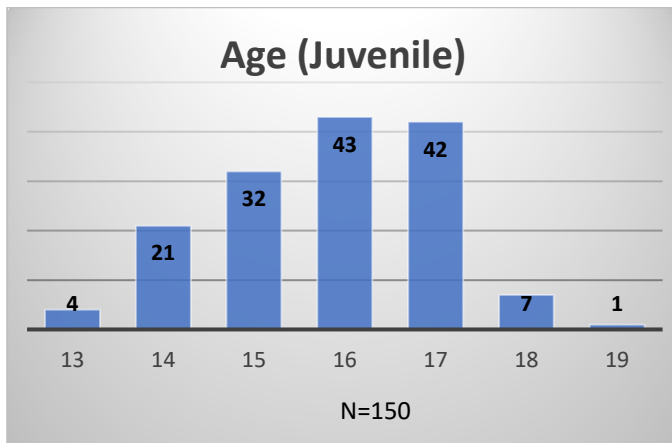

Daily Data Dashboard – April 8, 2024

Demographics for JTDC Population

Monday Morning Midnight Count

Total # of probation Involved youth¹: 1,316

¹ Probation Active: Any youth who is pending sentencing with an active social history, has been formally placed on probation or supervision with Cook County Juvenile Probation on the date of the report.

*Age, Gender and Race for Criminal Court population (N=2) is not represented in this report.

Daily Data Dashboard – April 8, 2024
Demographics for JTDC Population
Monday Morning Midnight Count